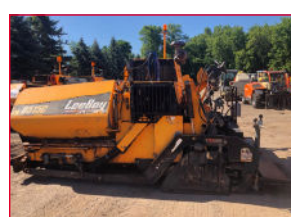

LeeBoy 8515C
Stock # 51487
$63,899