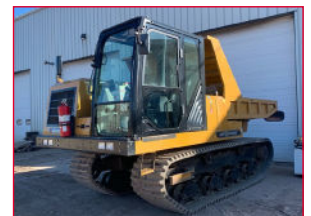

SOLD

Komatsu PC210LC-11
Stock # 62151
Sold

Equipment HOT LIST

Roadtec FB100
Stock # 55306
\$89,900

Komatsu PC138LC-11
Stock # 62365
\$109,000

Gradall D154
Stock # 48095
\$159,000

Morooka MST-700VD
Stock # 46046
\$71,000

Morooka MST1500VDR
Stock # 45303
\$125,000

Photo coming soon

Morooka MST-700VD
Stock # 46224
\$45,000

Morooka MST-800VD
Stock # 46227
\$67,000

Morooka MST1500VDR
Stock # 51823
\$130,000

Morooka MST-15-VD
Stock # 46231
\$97,000

JLG 12054
Stock # 55123
\$133,899

Photo coming soon

JLG 12054
Stock # 57513
\$135,899

JLG 12054
Stock # 57904
\$145,899

Photo coming soon

Potain IGO T85A
Stock # 59014
\$365,899

TCI Feeder Stacker 36X30
Stock # 57739
\$107,000